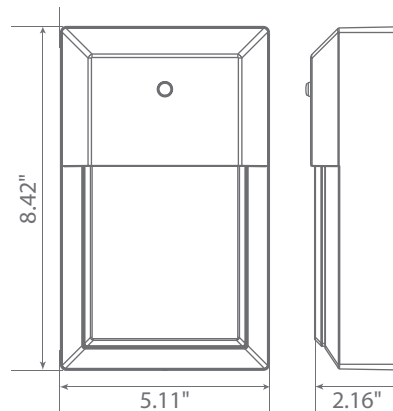

Product Features

Non-Dimmable

Instant-On/Off

Mercury Free

Wet Rated

Product Dimensions

Product Photometric Data