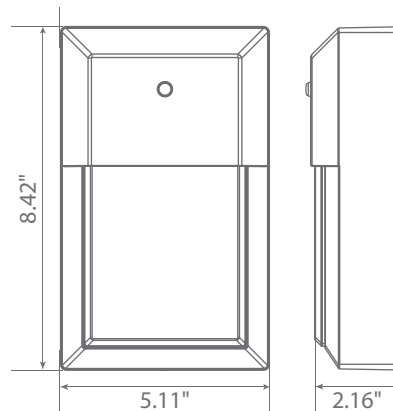

Product Dimensions