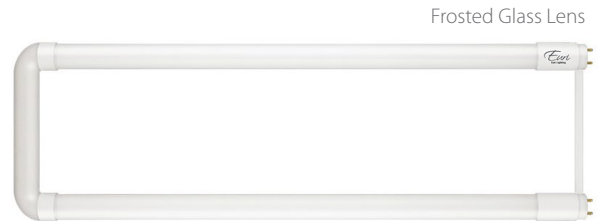

LED EUB-2140H

Linear Class: U-Shaped T8 (A+B)

Product Description

A smart energy-saving alternative to traditional fluorescent lighting, the Euri Lighting EUB-2140H outputs high lumens for low watts. With hybrid technology, this U-Shaped LED tube makes for uncomplicated installation with or without a ballast. Shatterproof glass and built to last 50,000 hours, Euri Lighting's EUB-2140H reduces energy and maintenance worries with every use. See Euri Lighting EUB-2150H for Cool White (5000K).

LED Hybrid Tube

Hybrid technology reduces maintenance expenses and allows adaptable installation methods whether a ballast is present or not

Specifications

	Input Power	Lumen Output	Luminous Efficacy	Estimated Yearly Cost	Input Voltage
Plug & Play (Type A)	14 W	1700 lm	126 lm/W	\$1.68	AC100-277 V
Bypass (Type B)	15 W	2100 lm	141 lm/W	\$1.8	

Product Dimensions

Lamp Holder Compatibility

Single Ended
(Non-Shunted)

Double Ended
(Shunted)