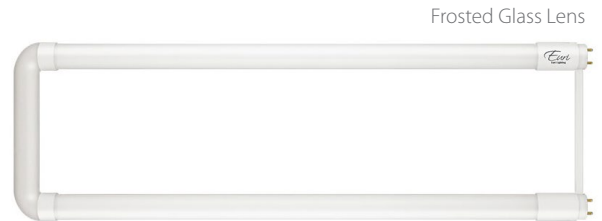

LED EUB-2150H

Linear Class: U-Shaped T8 (A+B)

Product Description

A smart energy-saving alternative to traditional fluorescent lighting, the Euri Lighting EUB-2150H outputs high lumens for low watts. With hybrid technology, this U-Shaped LED tube makes for uncomplicated installation with or without a ballast. Shatterproof glass and built to last 50,000 hours, Euri Lighting's EUB-2150H reduces energy and maintenance worries with every use. See Euri Lighting EUB-2140H for Bright White (4000K).

LED Hybrid Tube

Hybrid technology reduces maintenance expenses and allows adaptable installation methods whether a ballast is present or not

Specifications

	Input Power	Lumen Output	Luminous Efficacy	Estimated Yearly Cost	Input Voltage
Plug & Play (Type A)	14 W	1700 lm	126 lm/W	\$1.68	AC100-277 V
Bypass (Type B)	15 W	2000 lm	136 lm/W	\$1.8	

Product Dimensions

Lamp Holder Compatibility

Single Ended
(Non-Shunted)

Double Ended
(Shunted)